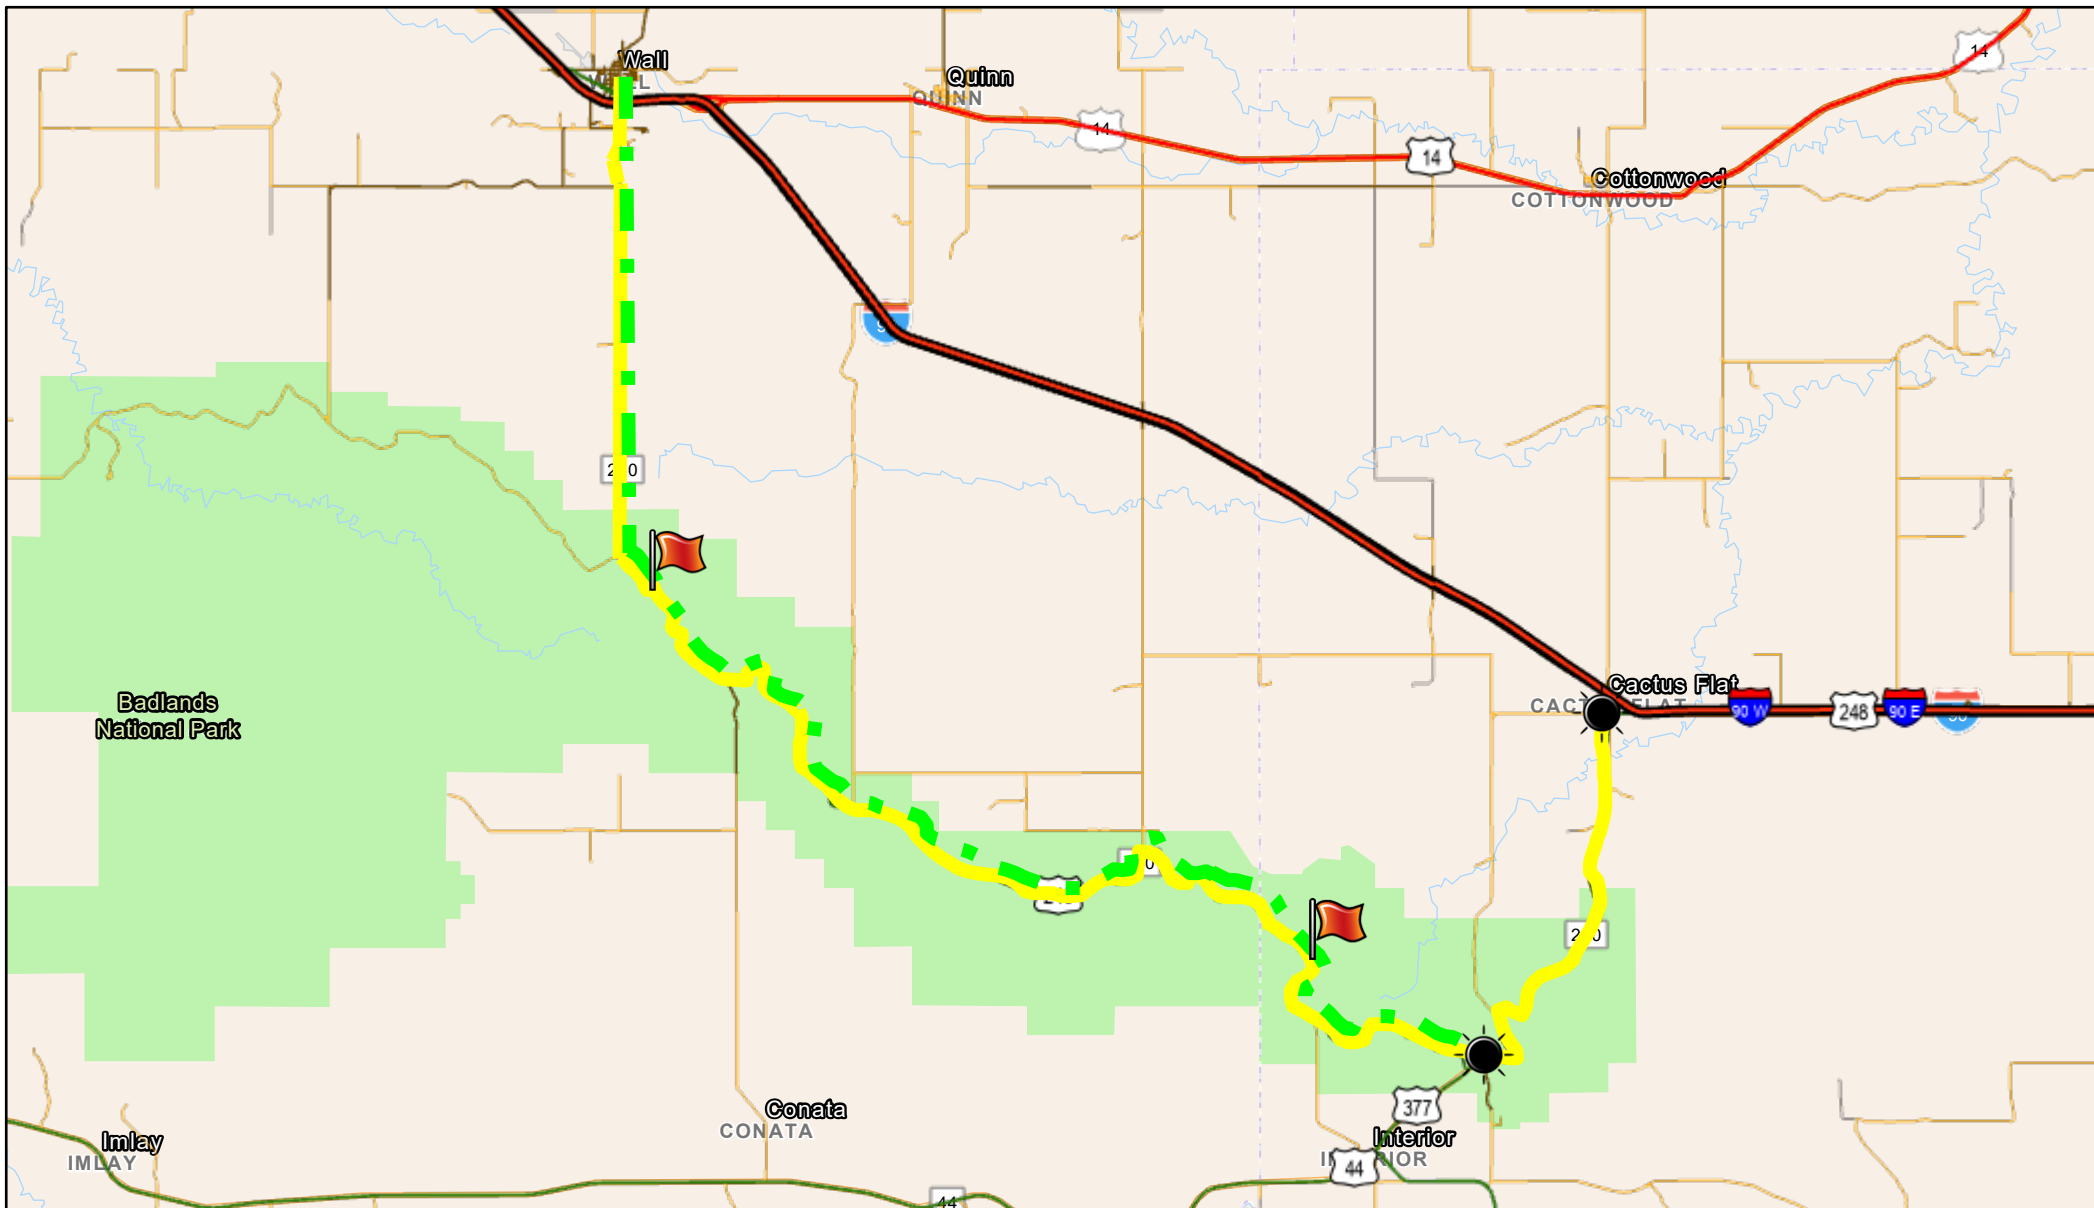

# 2021 Saturday Full Forty & Thirty Something

9/5/2021, 2:58:13 PM

- Interstates
- State Highways
- Graded or Gravel Surface
- Highways
- Local Roads
- Hard Surface Roads
- US Highways
- Minimum Maintenance