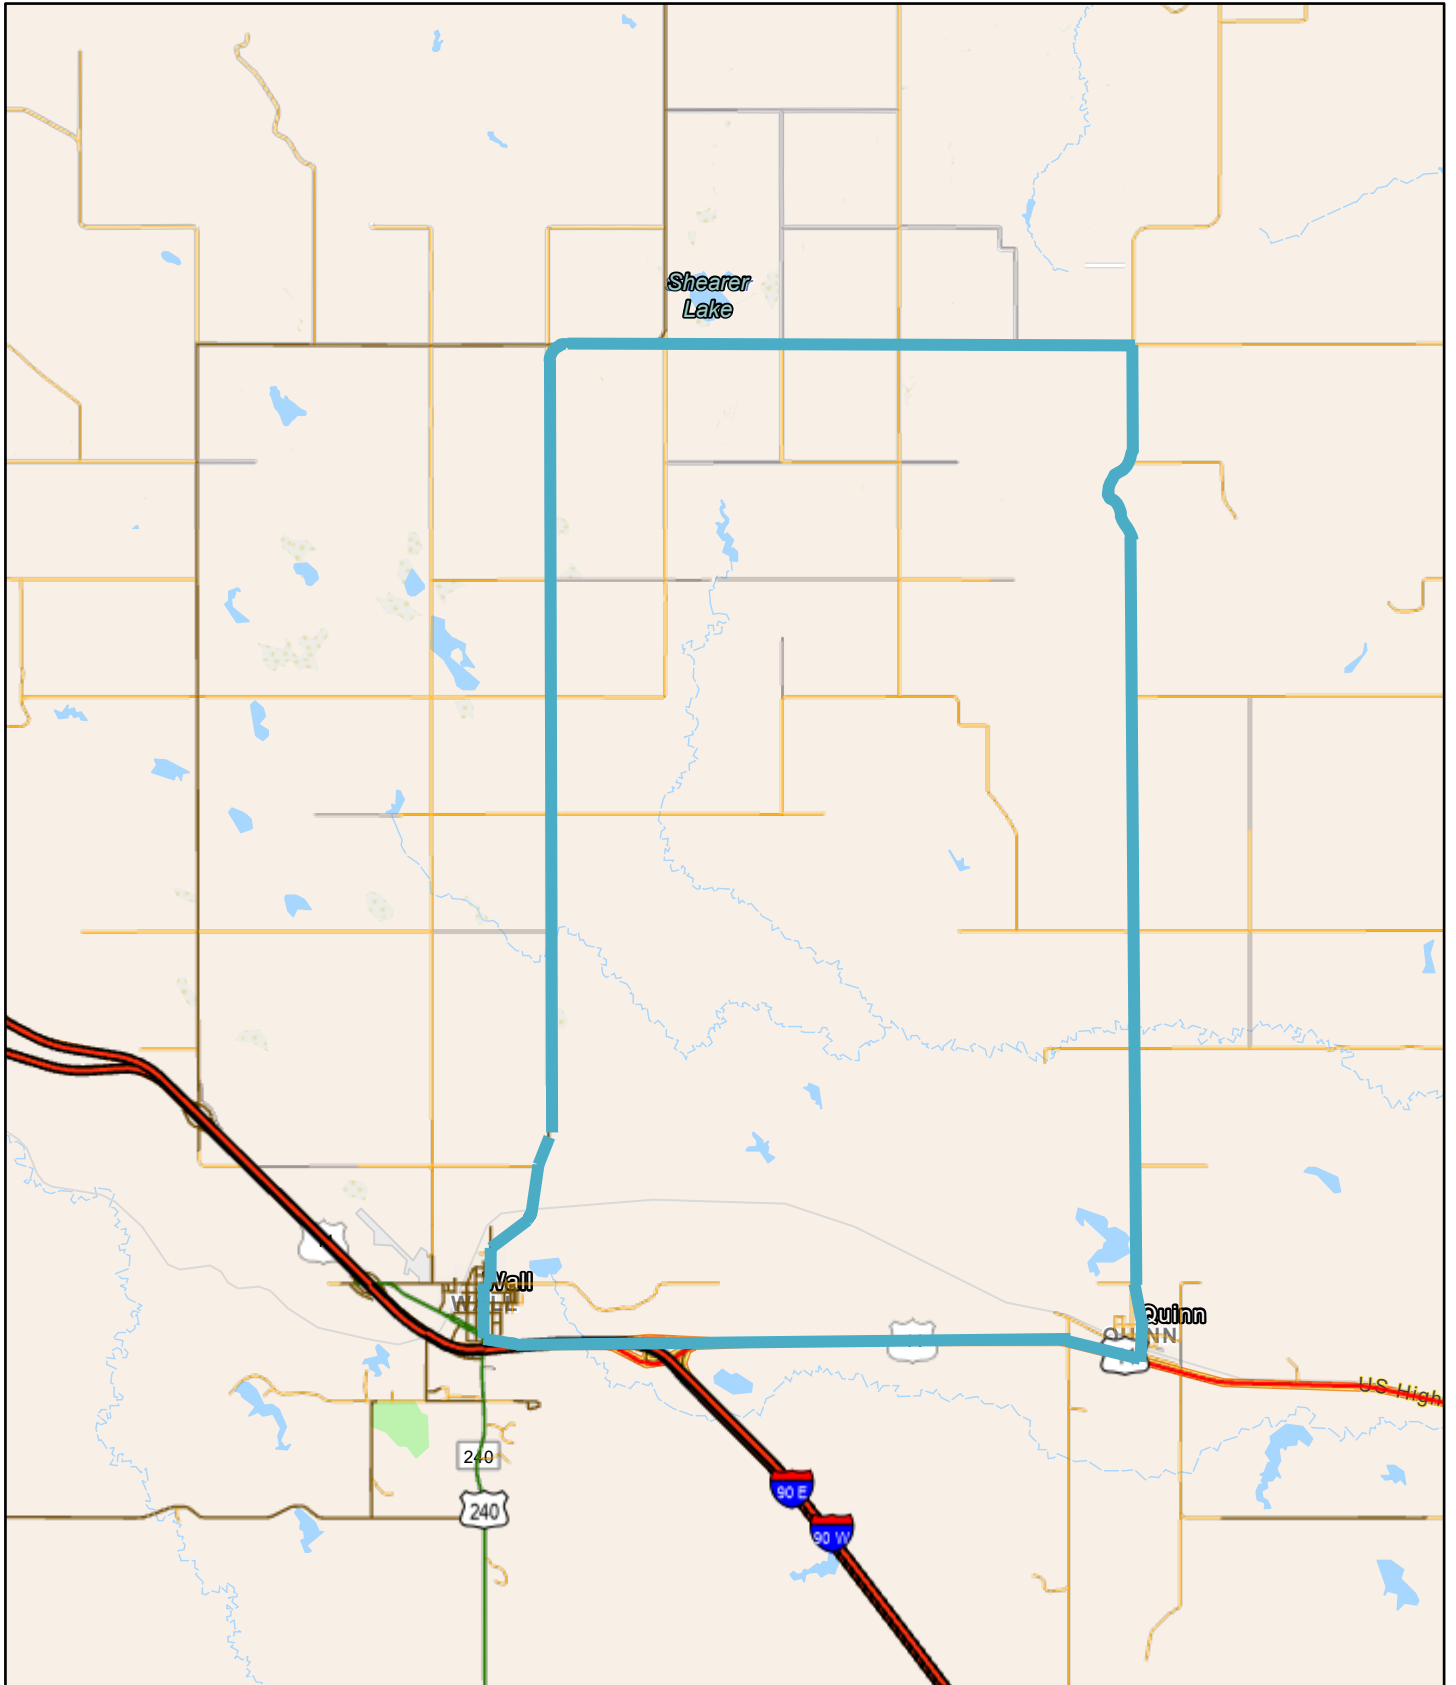

# 2021 Sunday Pavement Poker Run

9/5/2021, 1:39:42 PM

1:144,448

- |                                                                                                   |                                                                                                              |
|---------------------------------------------------------------------------------------------------|--------------------------------------------------------------------------------------------------------------|
|  Interstates    |  Local Roads              |
|  Highways       |  Minimum Maintenance      |
|  US Highways    |  Graded or Gravel Surface |
|  State Highways |  Hard Surface Roads       |

South Dakota Game Fish and Parks, Esri Canada, Esri, HERE, Garmin, SafeGraph, METI/NASA, USGS, EPA, NPS, USDA