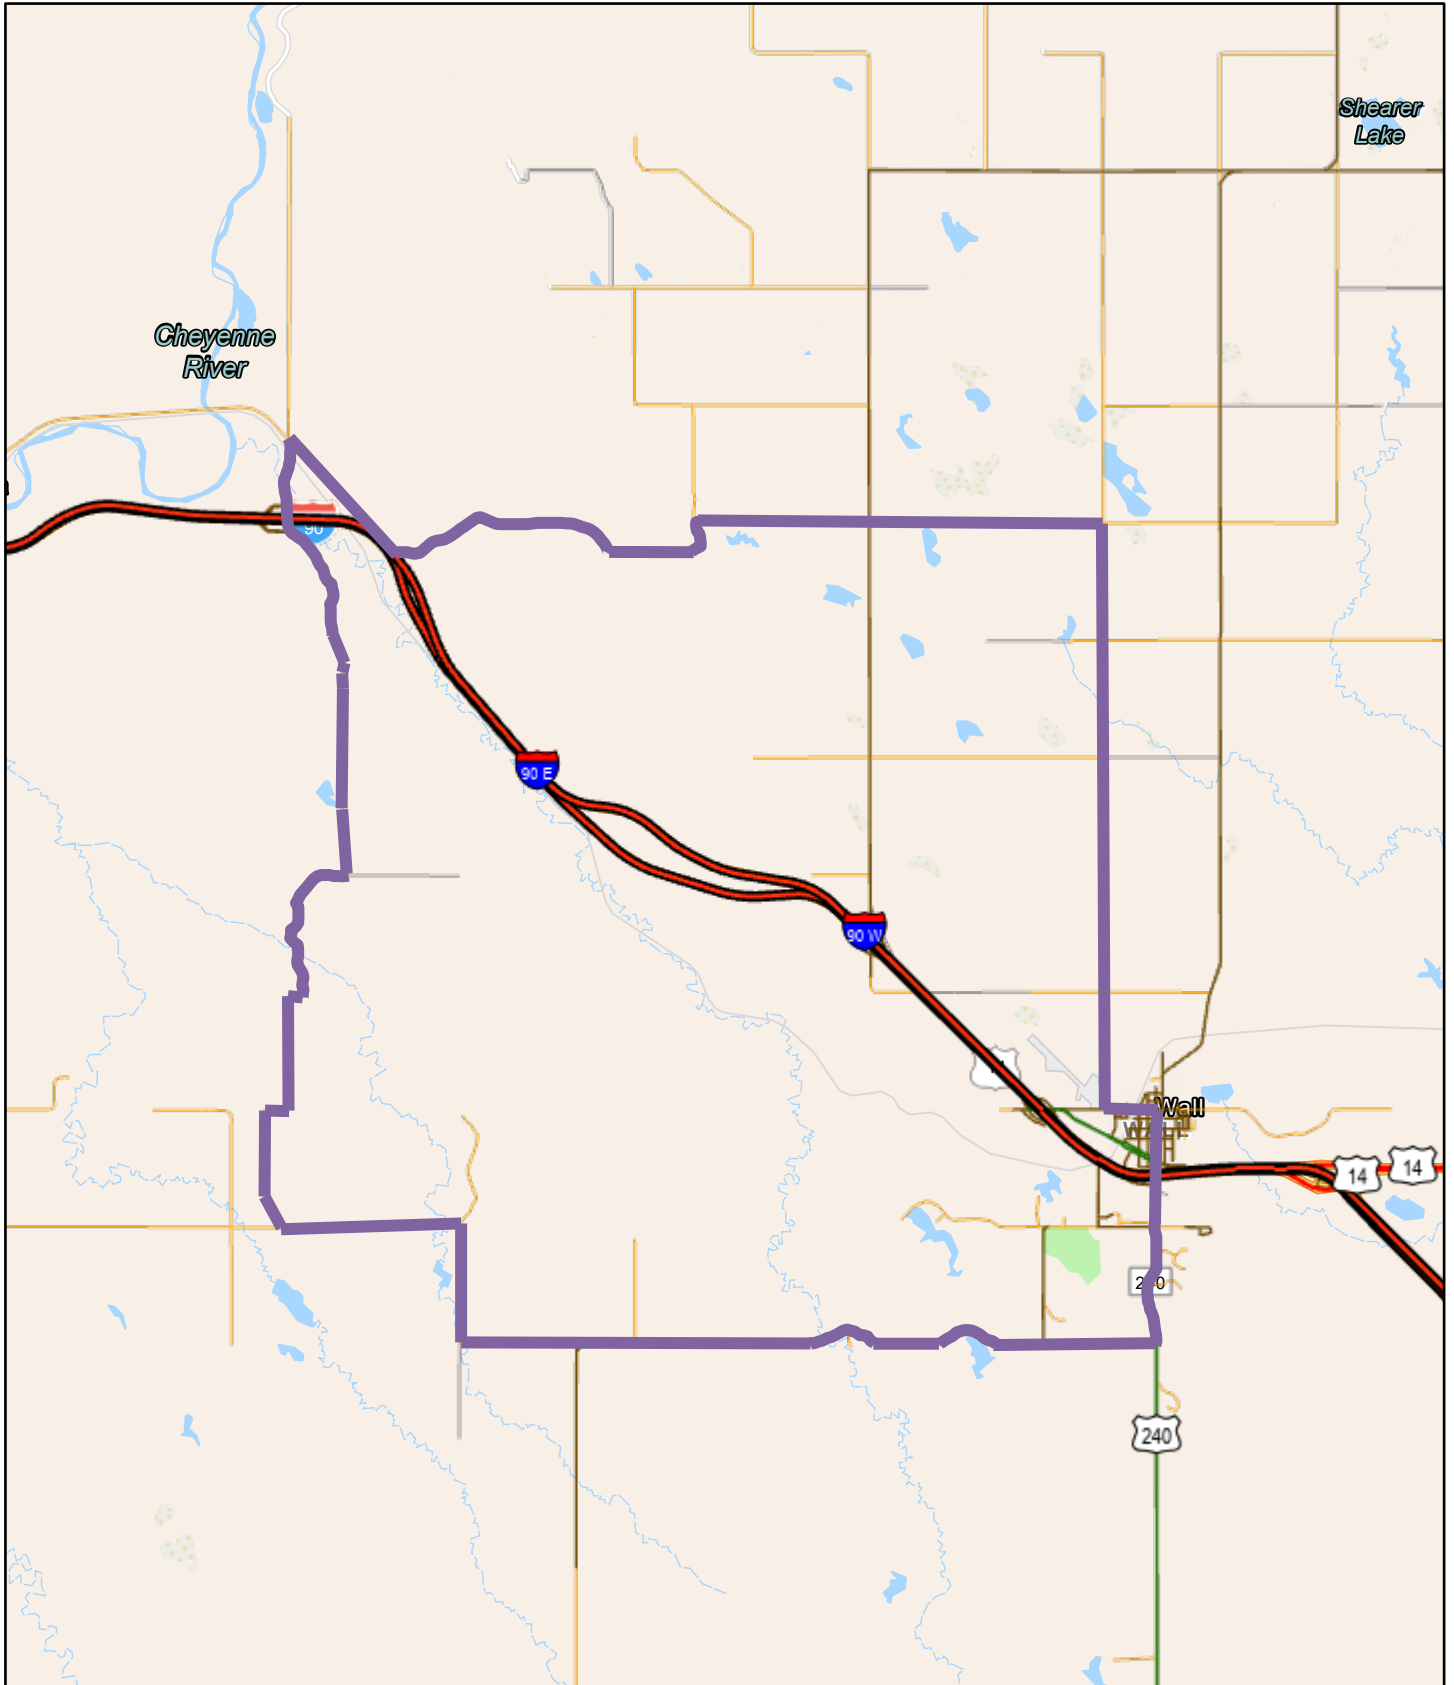

# 2021 Sunday Gravel Poker Run

9/5/2021, 1:48:40 PM

1:144,448

- |   |  |
|---|--|
|  Interstates    |  Local Roads              |
|  Highways       |  Minimum Maintenance      |
|  US Highways    |  Graded or Gravel Surface |
|  State Highways |  Hard Surface Roads       |

South Dakota Game Fish and Parks, Esri Canada, Esri, HERE, Garmin, SafeGraph, METI/NASA, USGS, EPA, NPS, USDA

Web AppBuilder for ArcGIS