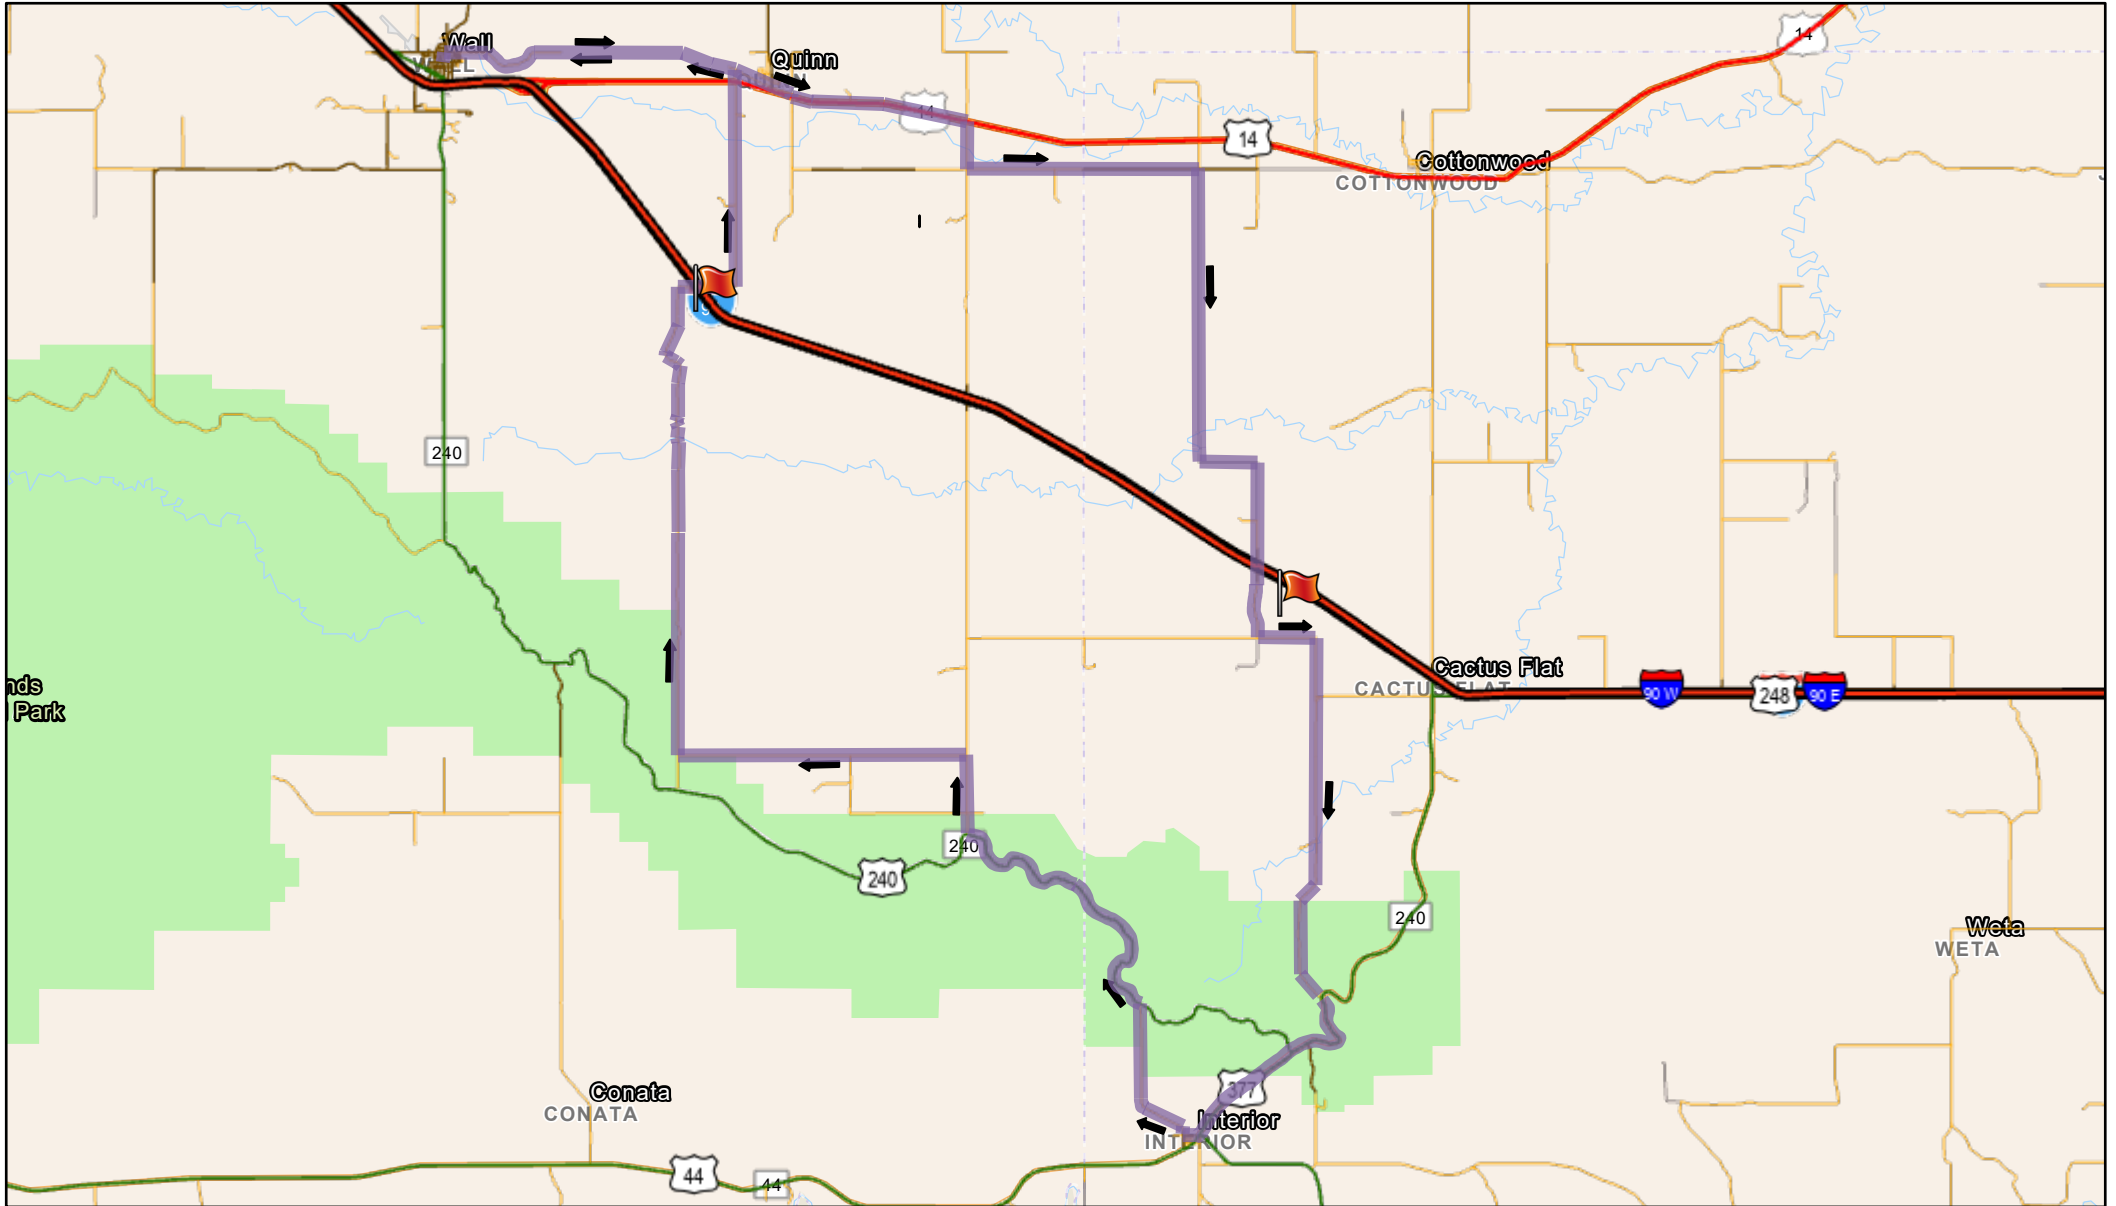

Saturday Gravel Long

9/17/2021, 6:37:54 PM

- Interstates
- State Highways
- Graded or Gravel Surface
- Highways
- Local Roads
- Hard Surface Roads
- US Highways
- Minimum Maintenance