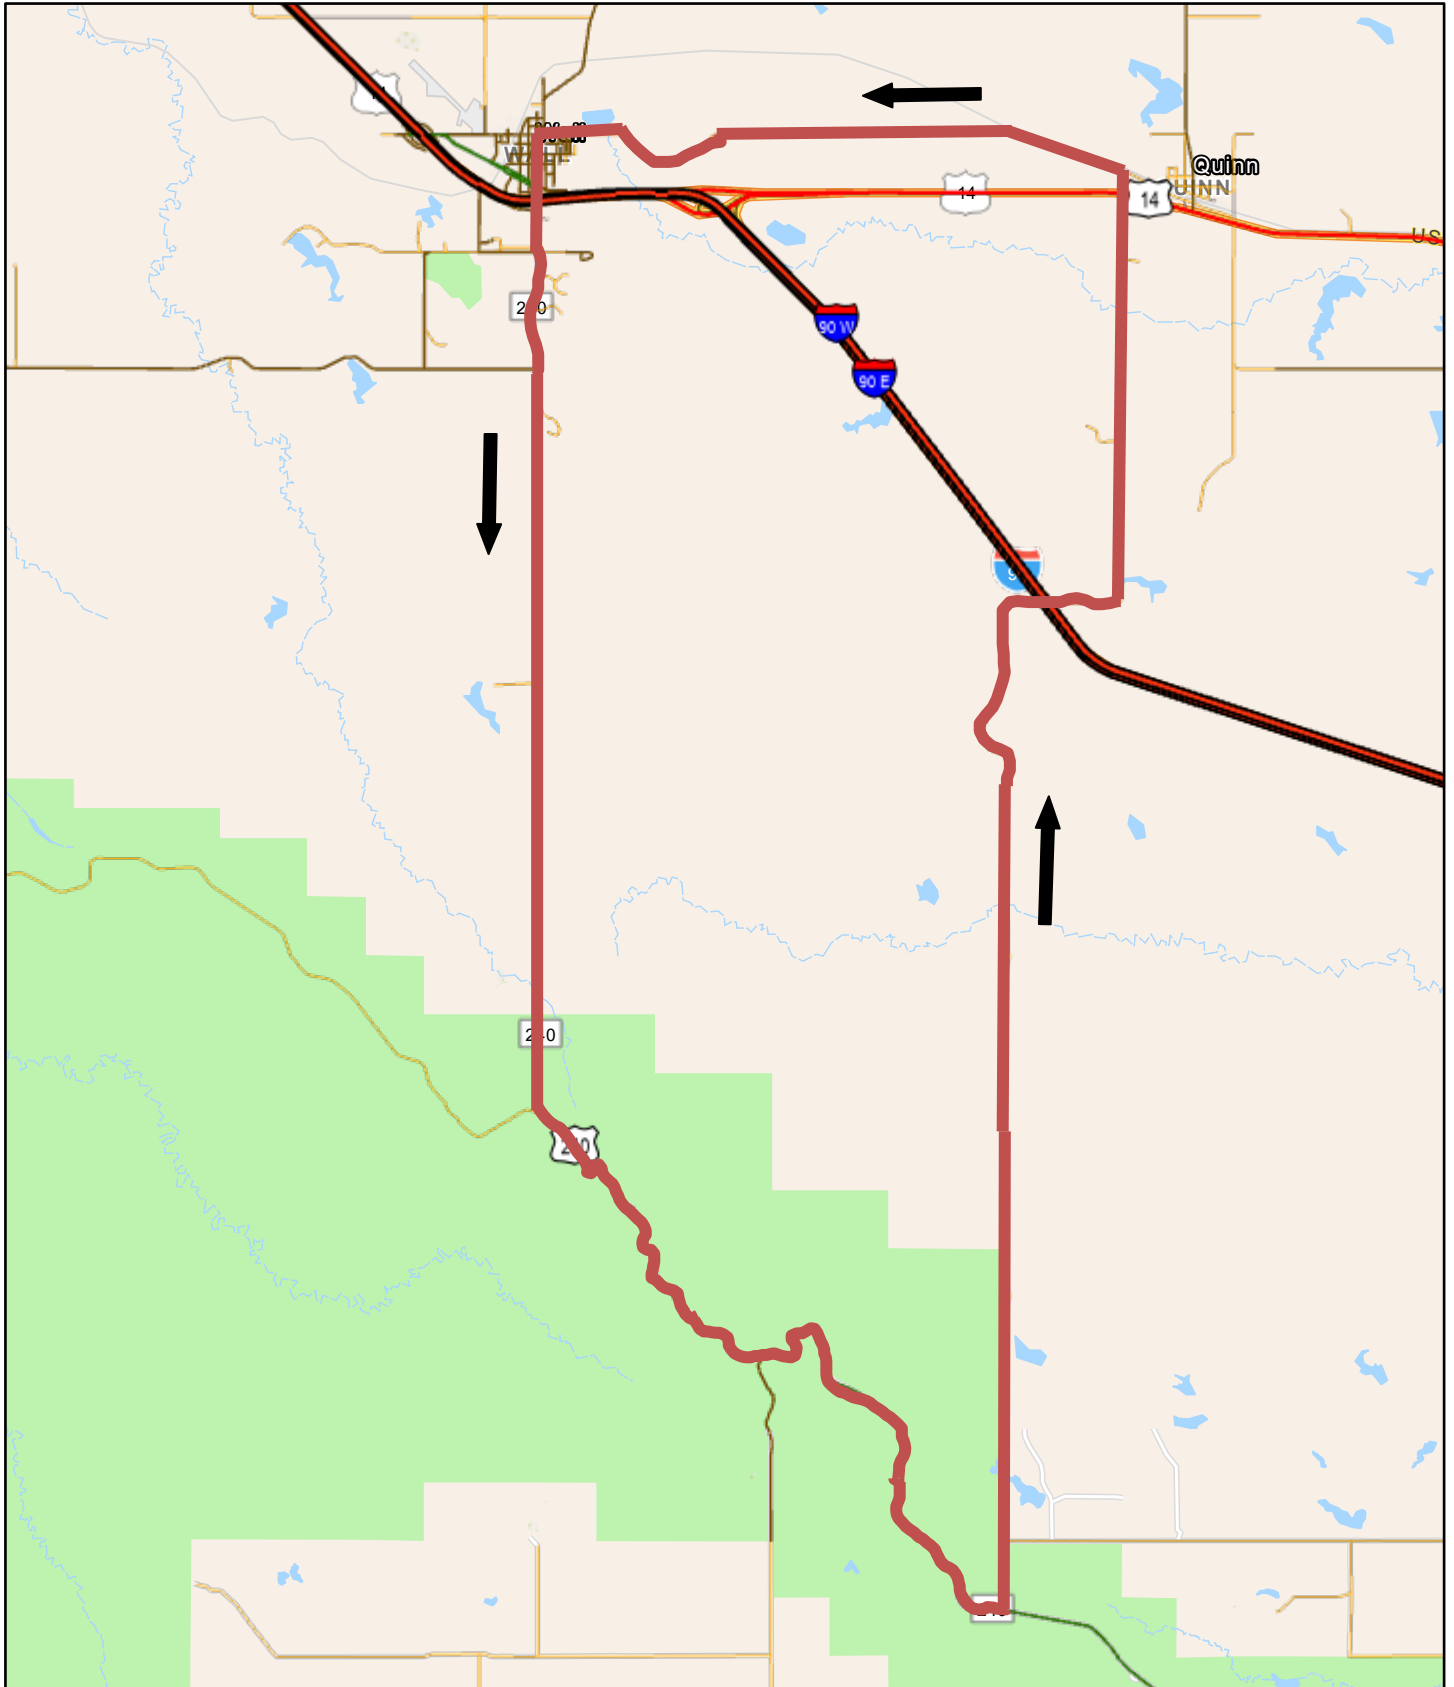

2021 Saturday Short Gravel

9/5/2021, 2:26:40 PM

1:144,448

- | | |
|---|--|
|  Interstates |  Local Roads |
|  Highways |  Minimum Maintenance |
|  US Highways |  Graded or Gravel Surface |
|  State Highways |  Hard Surface Roads |

South Dakota Game Fish and Parks, Esri Canada, Esri, HERE, Garmin, SafeGraph, METI/NASA, USGS, EPA, NPS, USDA